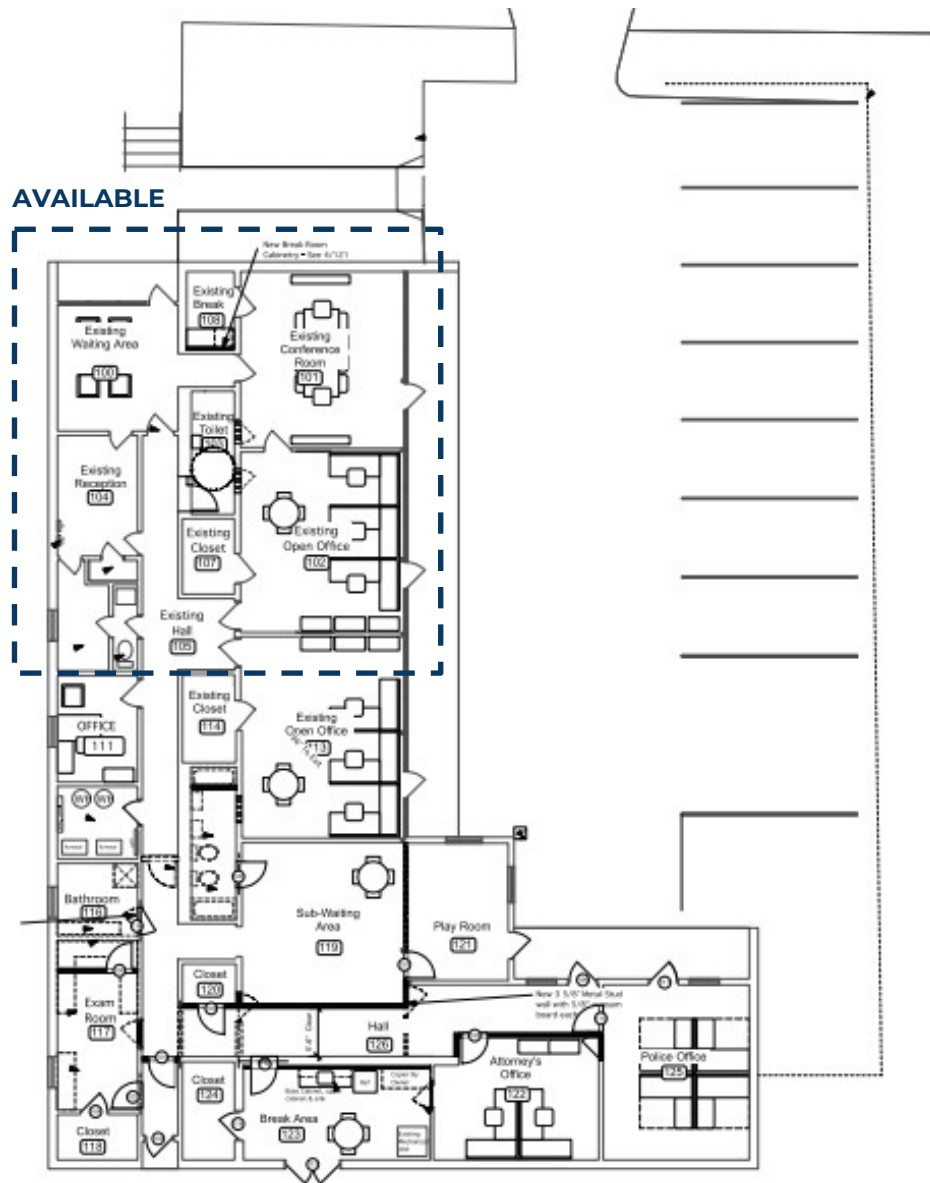

PHYSICAL

1135 14th Ave S, Ste 101, Birmingham, AL 35205

longleafrealestate.com

Property Description

1135 14th Avenue South, Suite 100
Birmingham, AL 35205

PROPERTY DESCRIPTION

The 5,050-square-foot multitenant building houses 1,700 square feet of available office space. The building features two large conference rooms, a reception area with a glassed-in reception desk area/room, and a new roof and HVAC. The building is newly gated and provides 5+ parking spaces plus street parking.

Floor Plan

1135 14th Avenue South, Suite 100
Birmingham, AL 35205

Location Map

1135 14th Avenue South, Suite 100
Birmingham, AL 35205

Location Map

1135 14th Avenue South, Suite 100
Birmingham, AL 35205

Property Photos