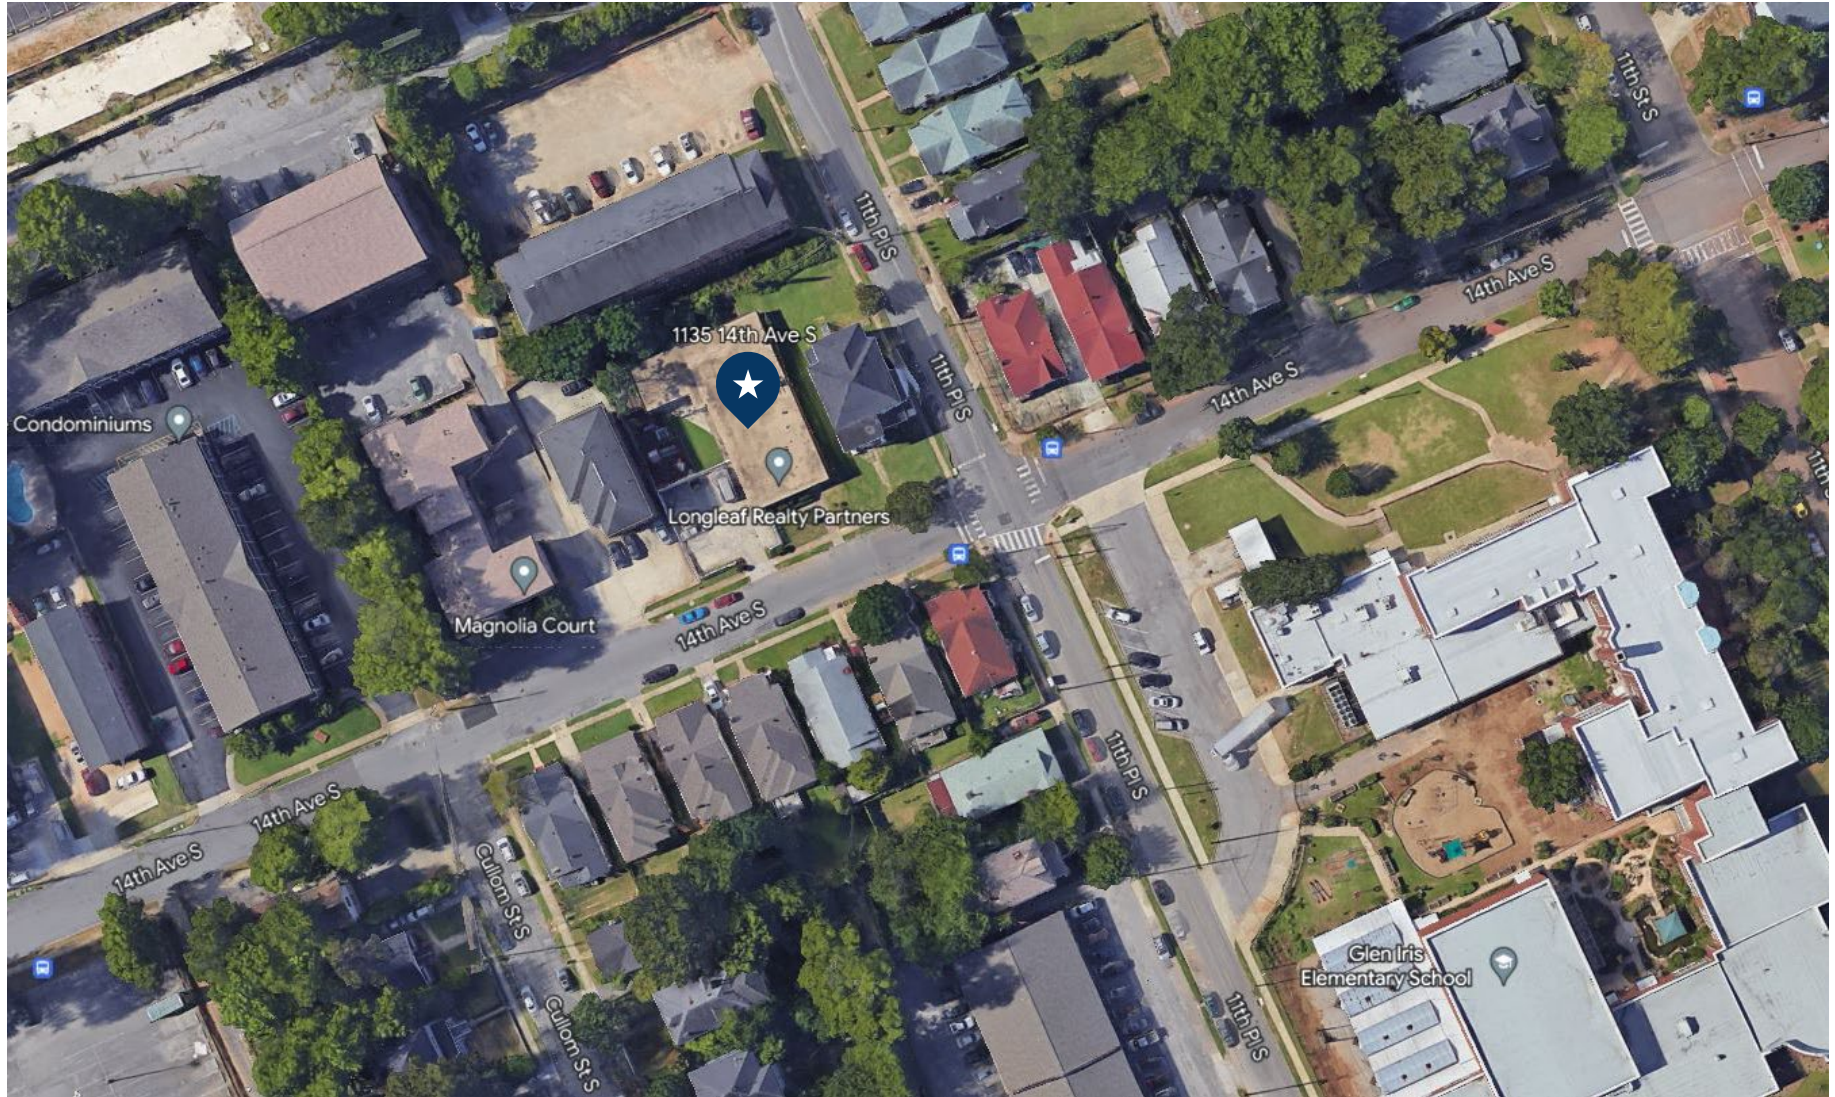

PHYSICAL

1135 14th Ave S, Ste 101, Birmingham, AL 35205

longleafrealestate.com

Property Description

1135 14th Avenue South, Suite 100
Birmingham, AL 35205

PROPERTY DESCRIPTION

The 5,050-square-foot multitenant building houses 1,700 square feet of available office space. The building features two large conference rooms, a reception area with a glassed-in reception desk area/room, and a new roof and HVAC. The building is newly gated and provides 5+ parking spaces plus street parking.

PROPERTY LOCATION

Situated on the southern perimeter of the UAB campus, 1135 14th Avenue South is an ideal office location in downtown Birmingham. The property is conveniently located near Five Points South, Birmingham's premier neighborhood and culinary destination. The area is located just south of downtown and is known in part as an extension of the charming Highland Park neighborhood. It is home to the UAB campus and provides a walkable, energetic neighborhood with award-winning restaurants, historically significant architecture, and a nightlife hub with busy pubs and live music venues. The property also provides easy access to all major interstates via I-65.

PROPERTY DETAILS

Property Type	Office Space
Street address	1135 14 th Ave S, Ste 100
City, State, Zip	Birmingham, AL 35205
County	Jefferson
Building Size	5,050 SF
Available	1,700 SF
Lease Price	\$14/SF
Tenancy	Multiple

Floor Plan

1135 14th Avenue South, Suite 100
Birmingham, AL 35205

Location Map

1135 14th Avenue South, Suite 100
Birmingham, AL 35205

Location Map

1135 14th Avenue South, Suite 100
Birmingham, AL 35205

Property Photos